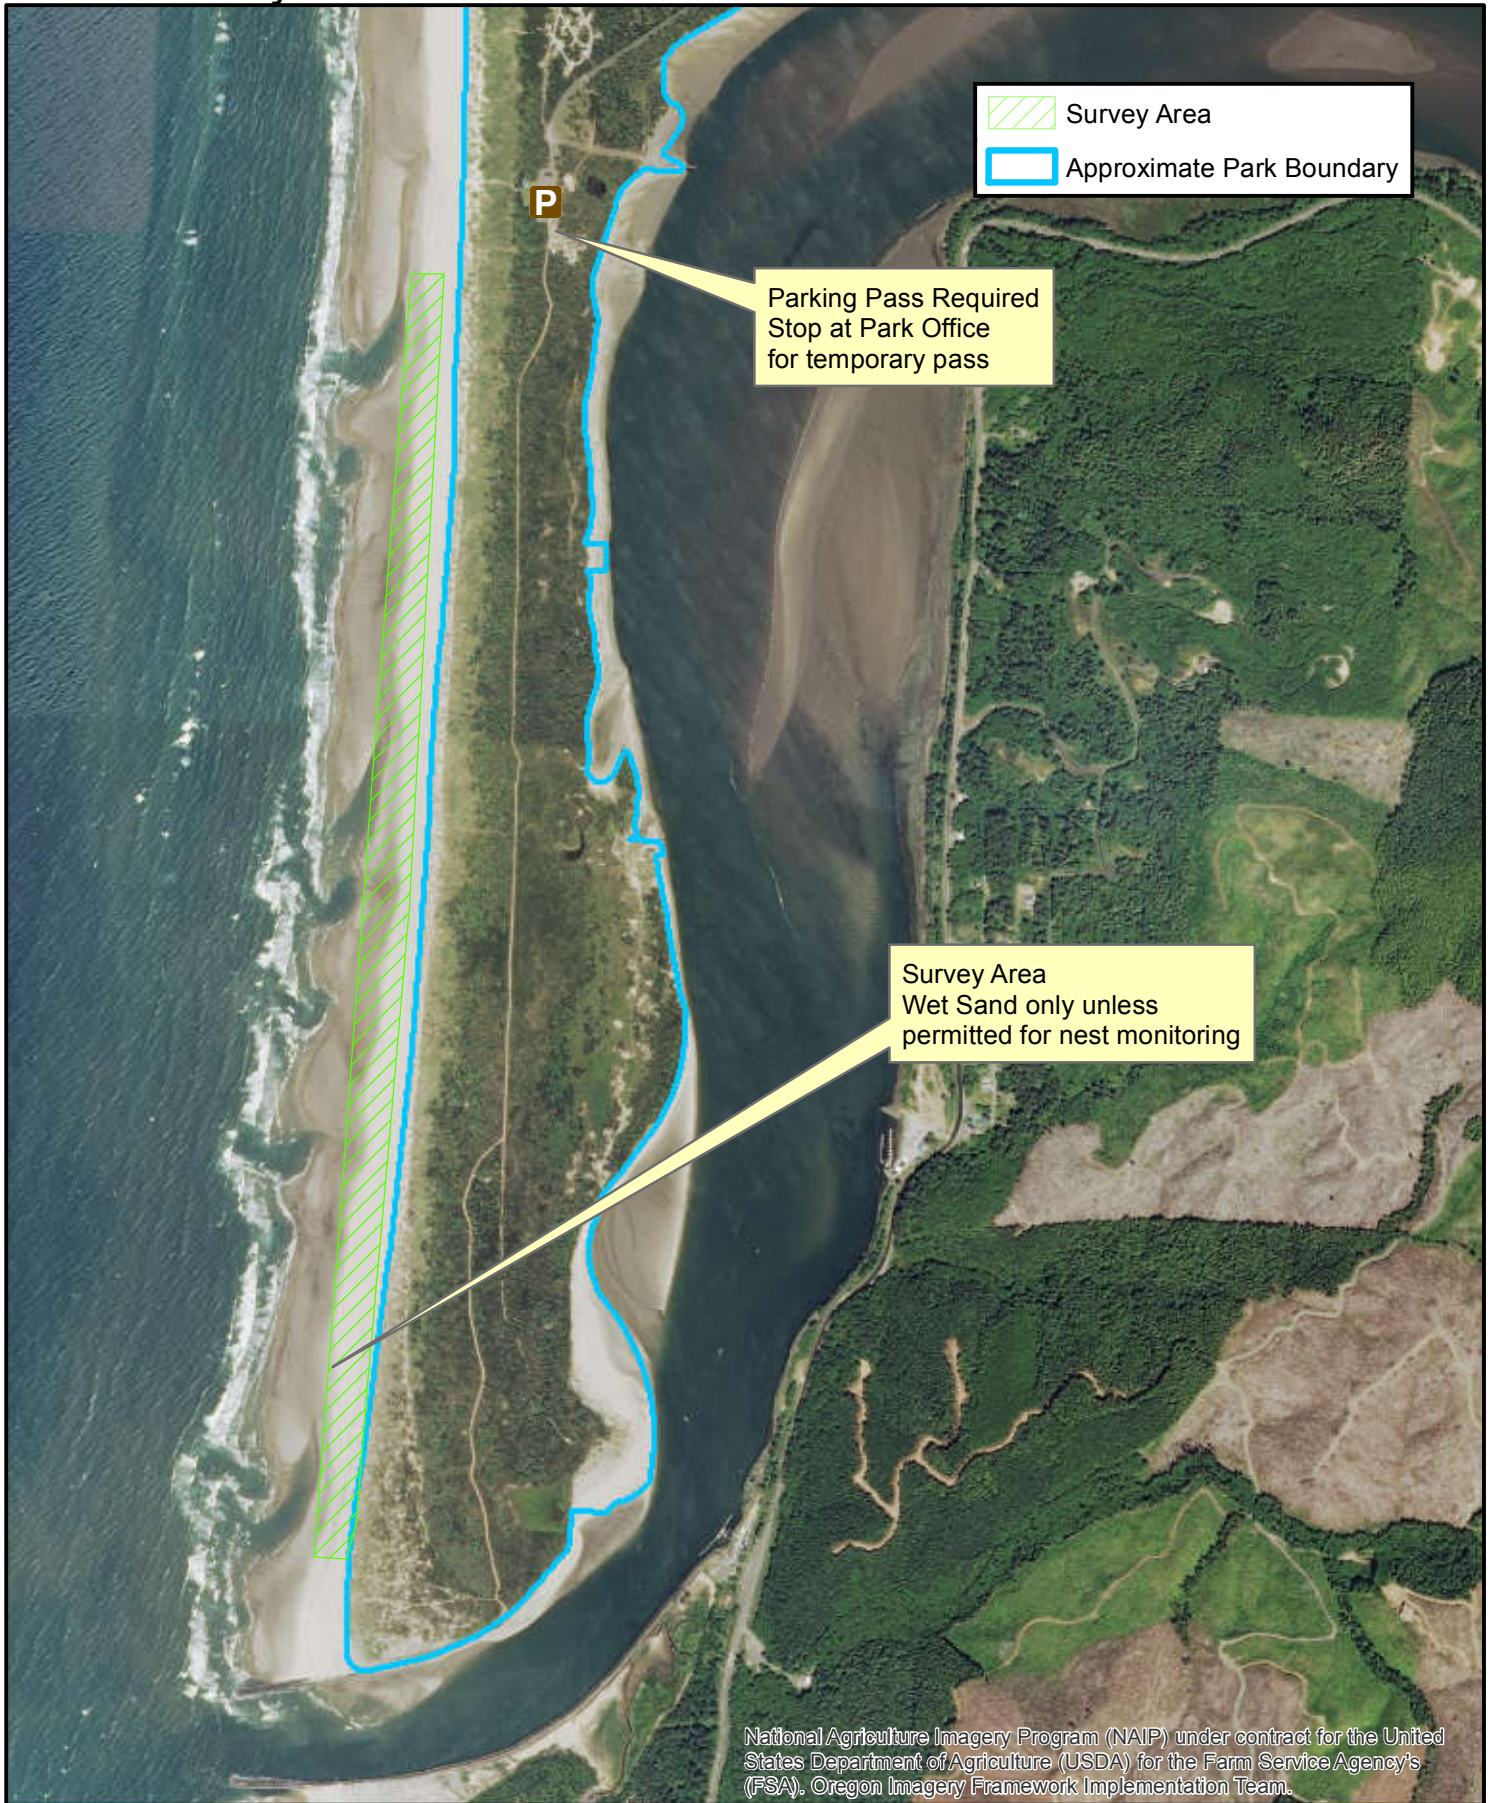

# Nehalem Spit Nehalem Bay State Park

Oregon Parks & Recreation Dept.  
725 Summer St. NE, Suite C  
Salem OR, 97301

National Agriculture Imagery Program (NAIP) under contract for the United States Department of Agriculture (USDA) for the Farm Service Agency's (FSA). Oregon Imagery Framework Implementation Team.