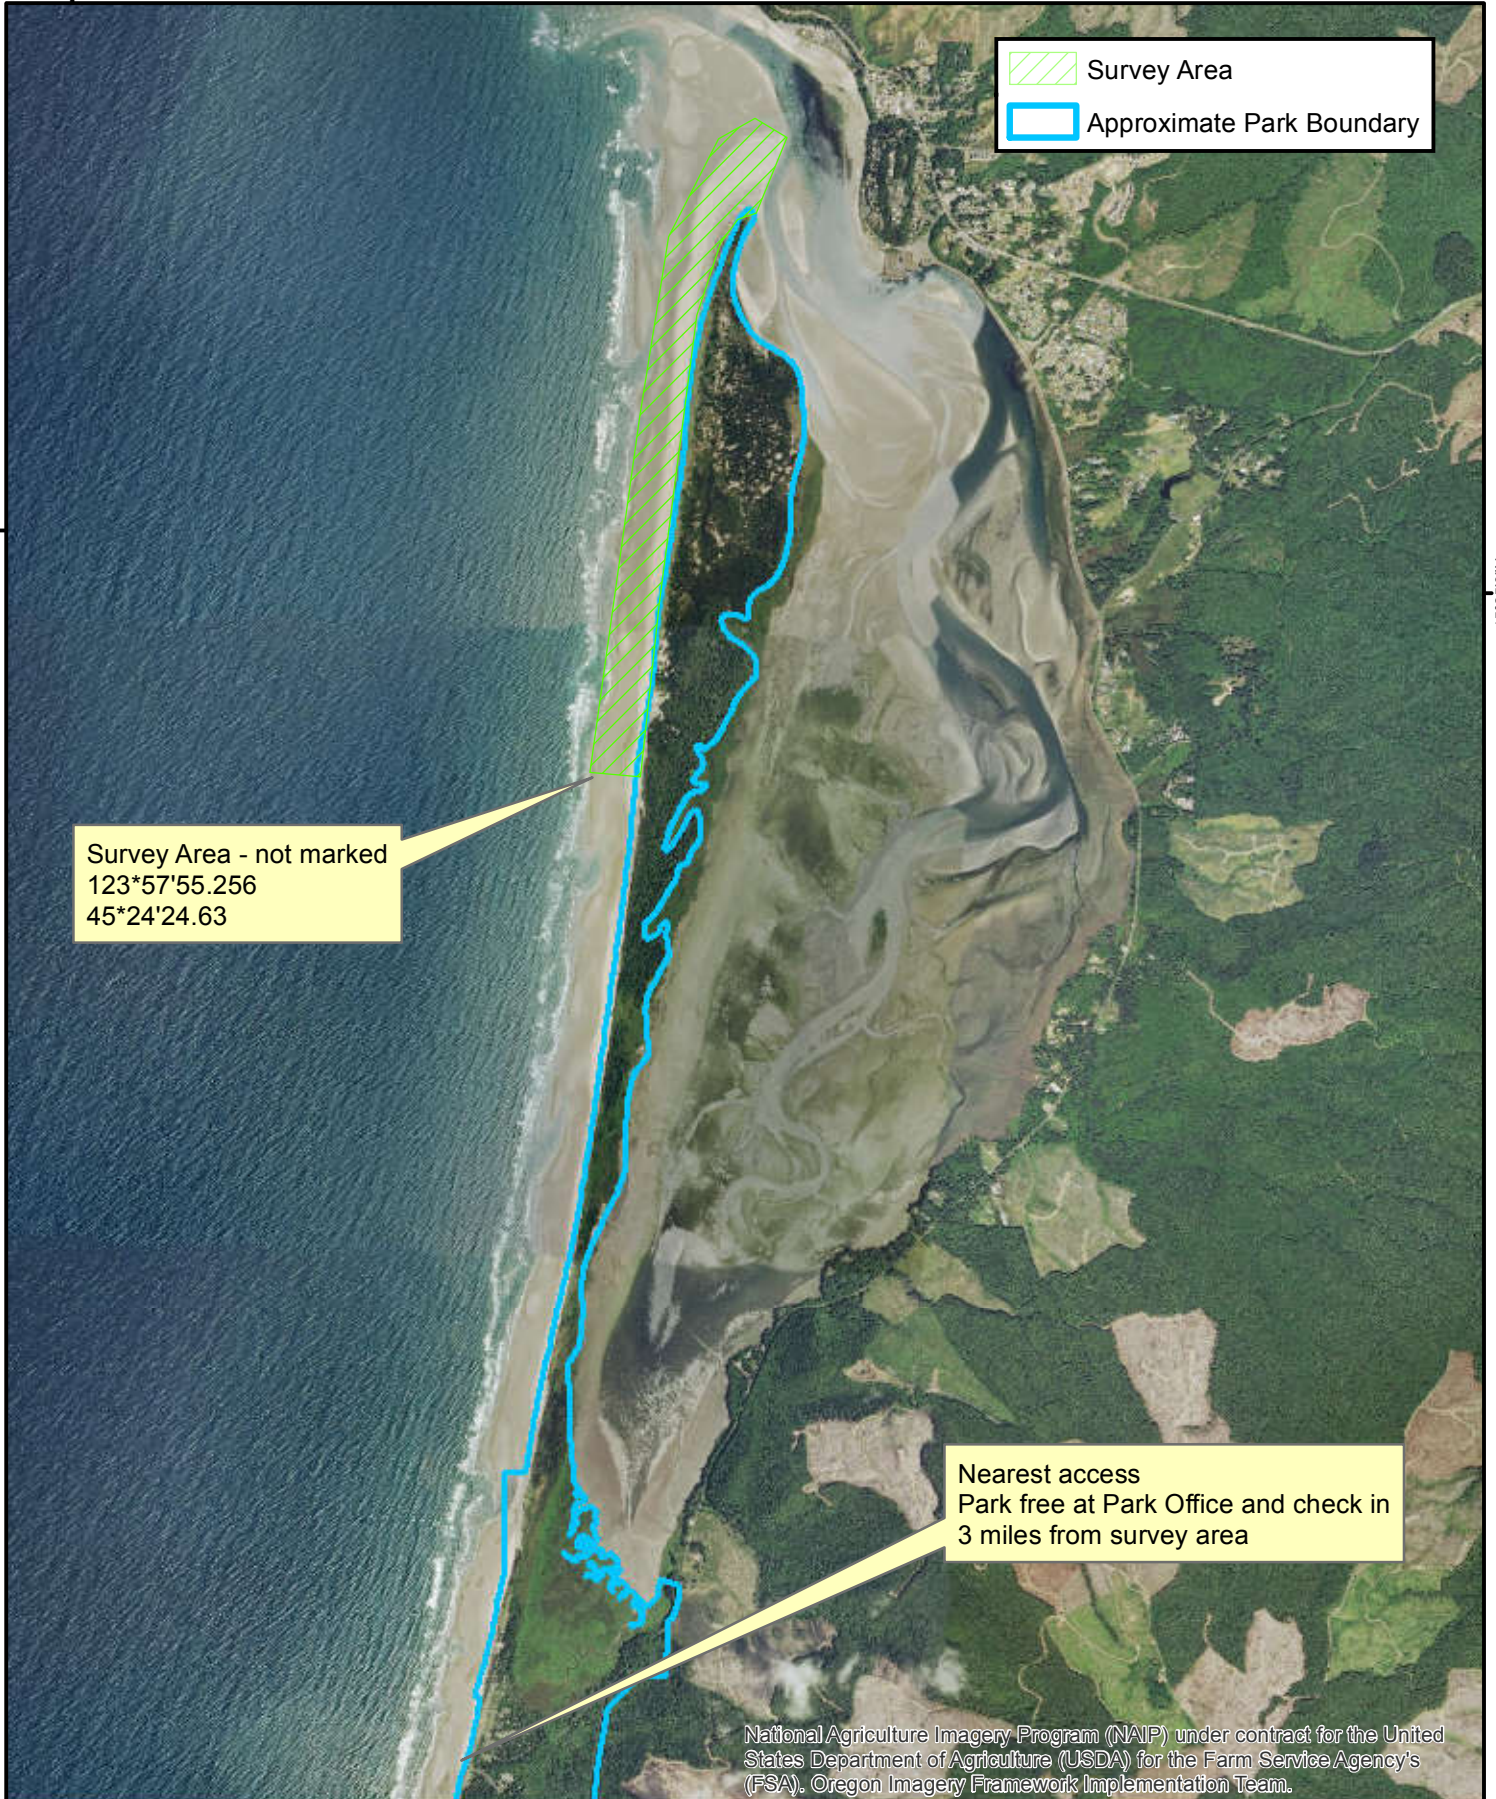

Netarts Spit Cape Lookout State Park

Oregon Parks & Recreation Dept.
725 Summer St. NE, Suite C
Salem OR, 97301

Nature
HISTORY
Discovery

National Agriculture Imagery Program (NAIP) under contract for the United States Department of Agriculture (USDA) for the Farm Service Agency's (FSA). Oregon Imagery Framework Implementation Team.

0 1,500 3,000 Feet

NMOB-02812 3/27/2018

E:3/27/2018

P:never

NAD 1983 Oregon Statewide Uniform System of Coordinates
Western Snowy Plover Detect Survey Maps 2018_Detect_Surveys.mxd