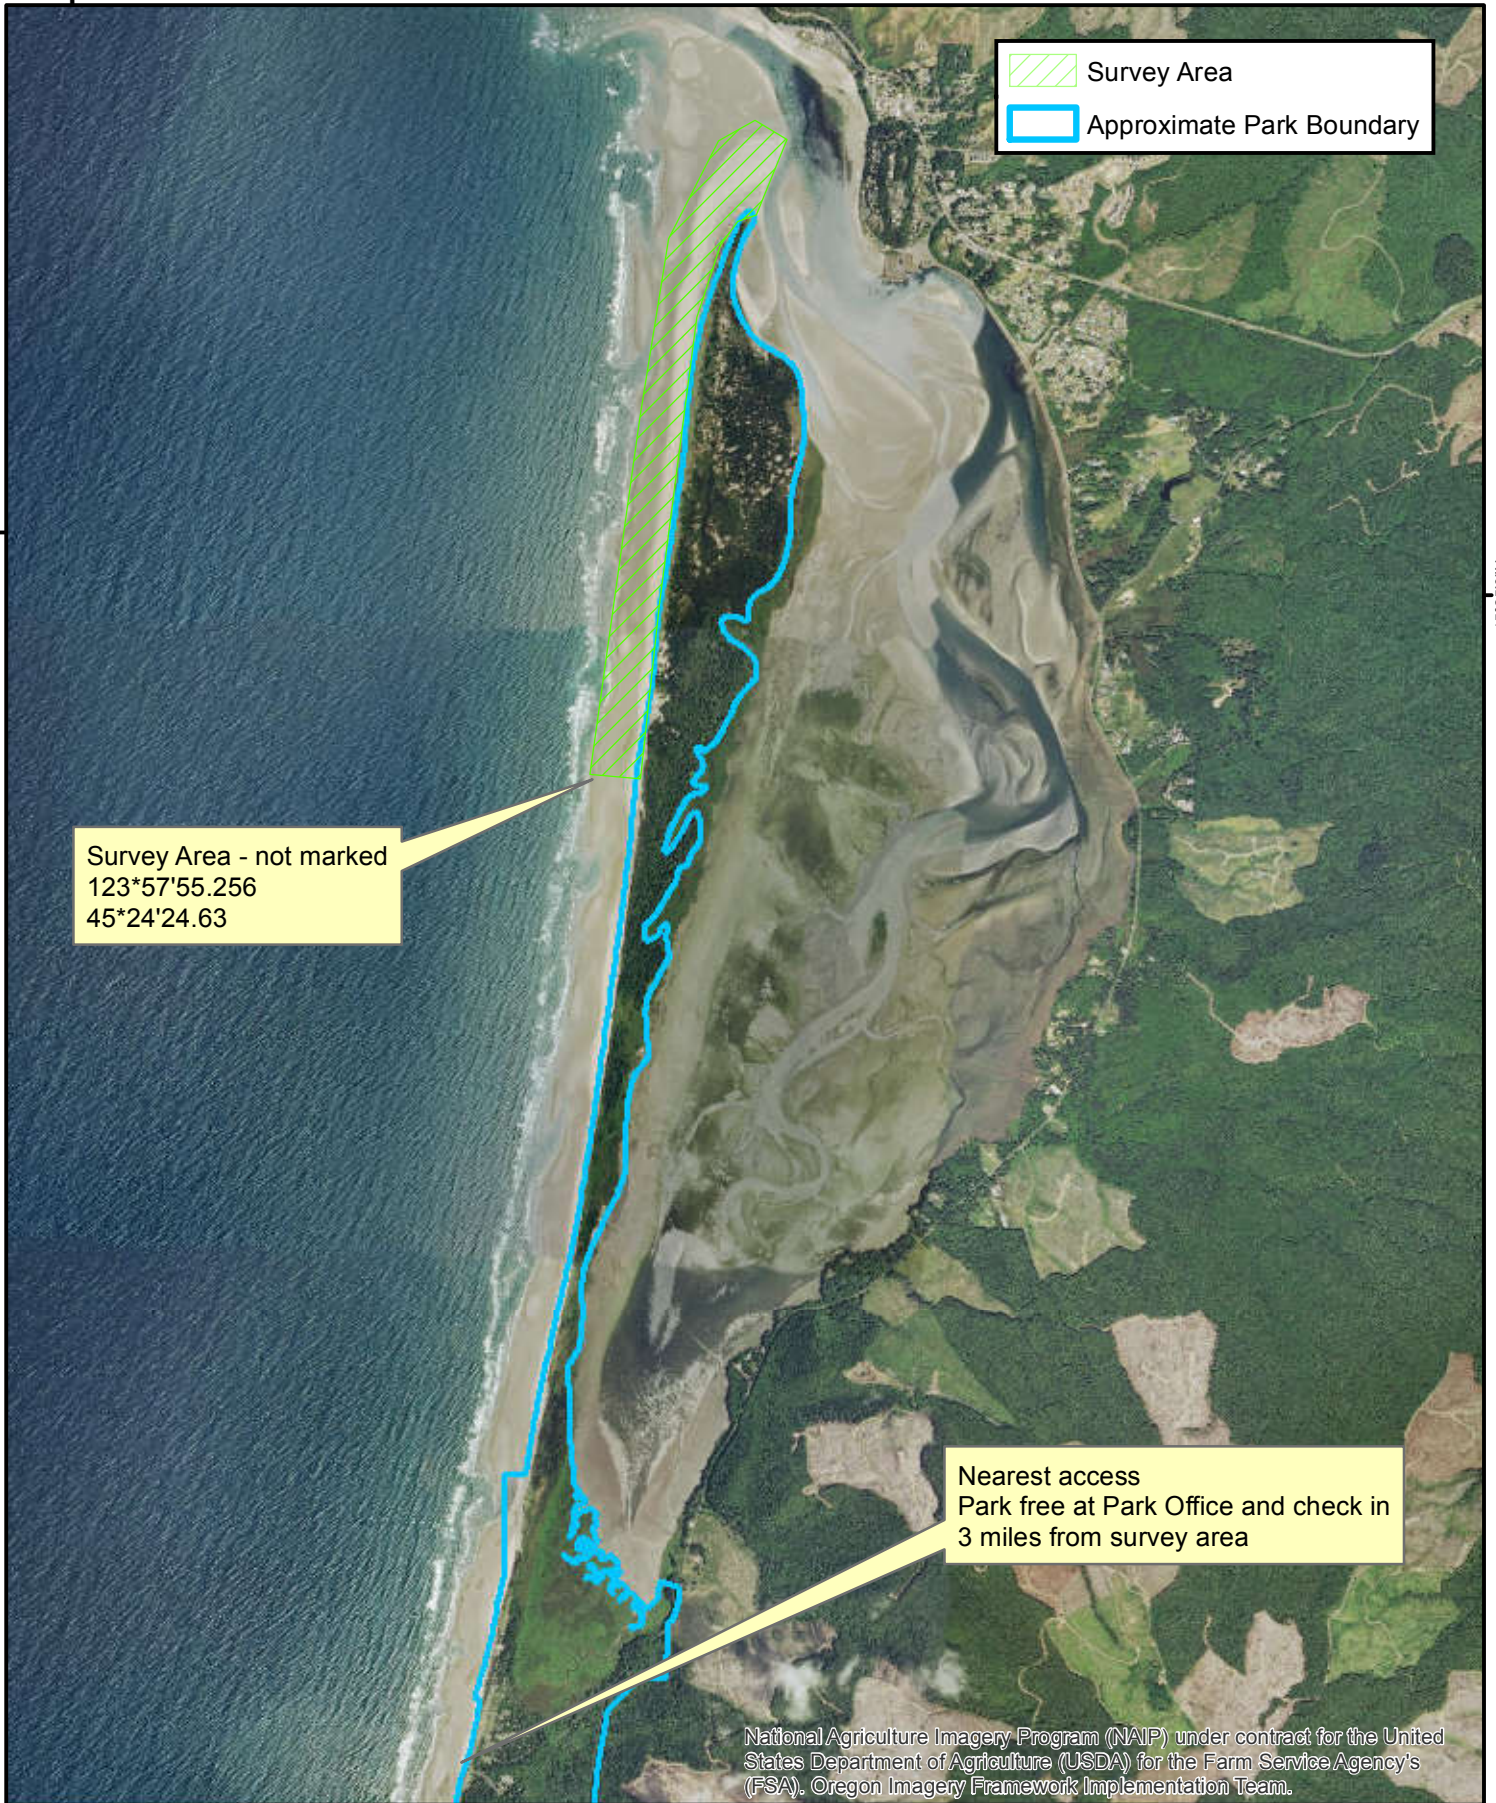

Netarts Spit Cape Lookout State Park

Oregon Parks & Recreation Dept.
725 Summer St. NE, Suite C
Salem OR, 97301

National Agriculture Imagery Program (NAIP) under contract for the United States Department of Agriculture (USDA) for the Farm Service Agency's (FSA). Oregon Imagery Framework Implementation Team.