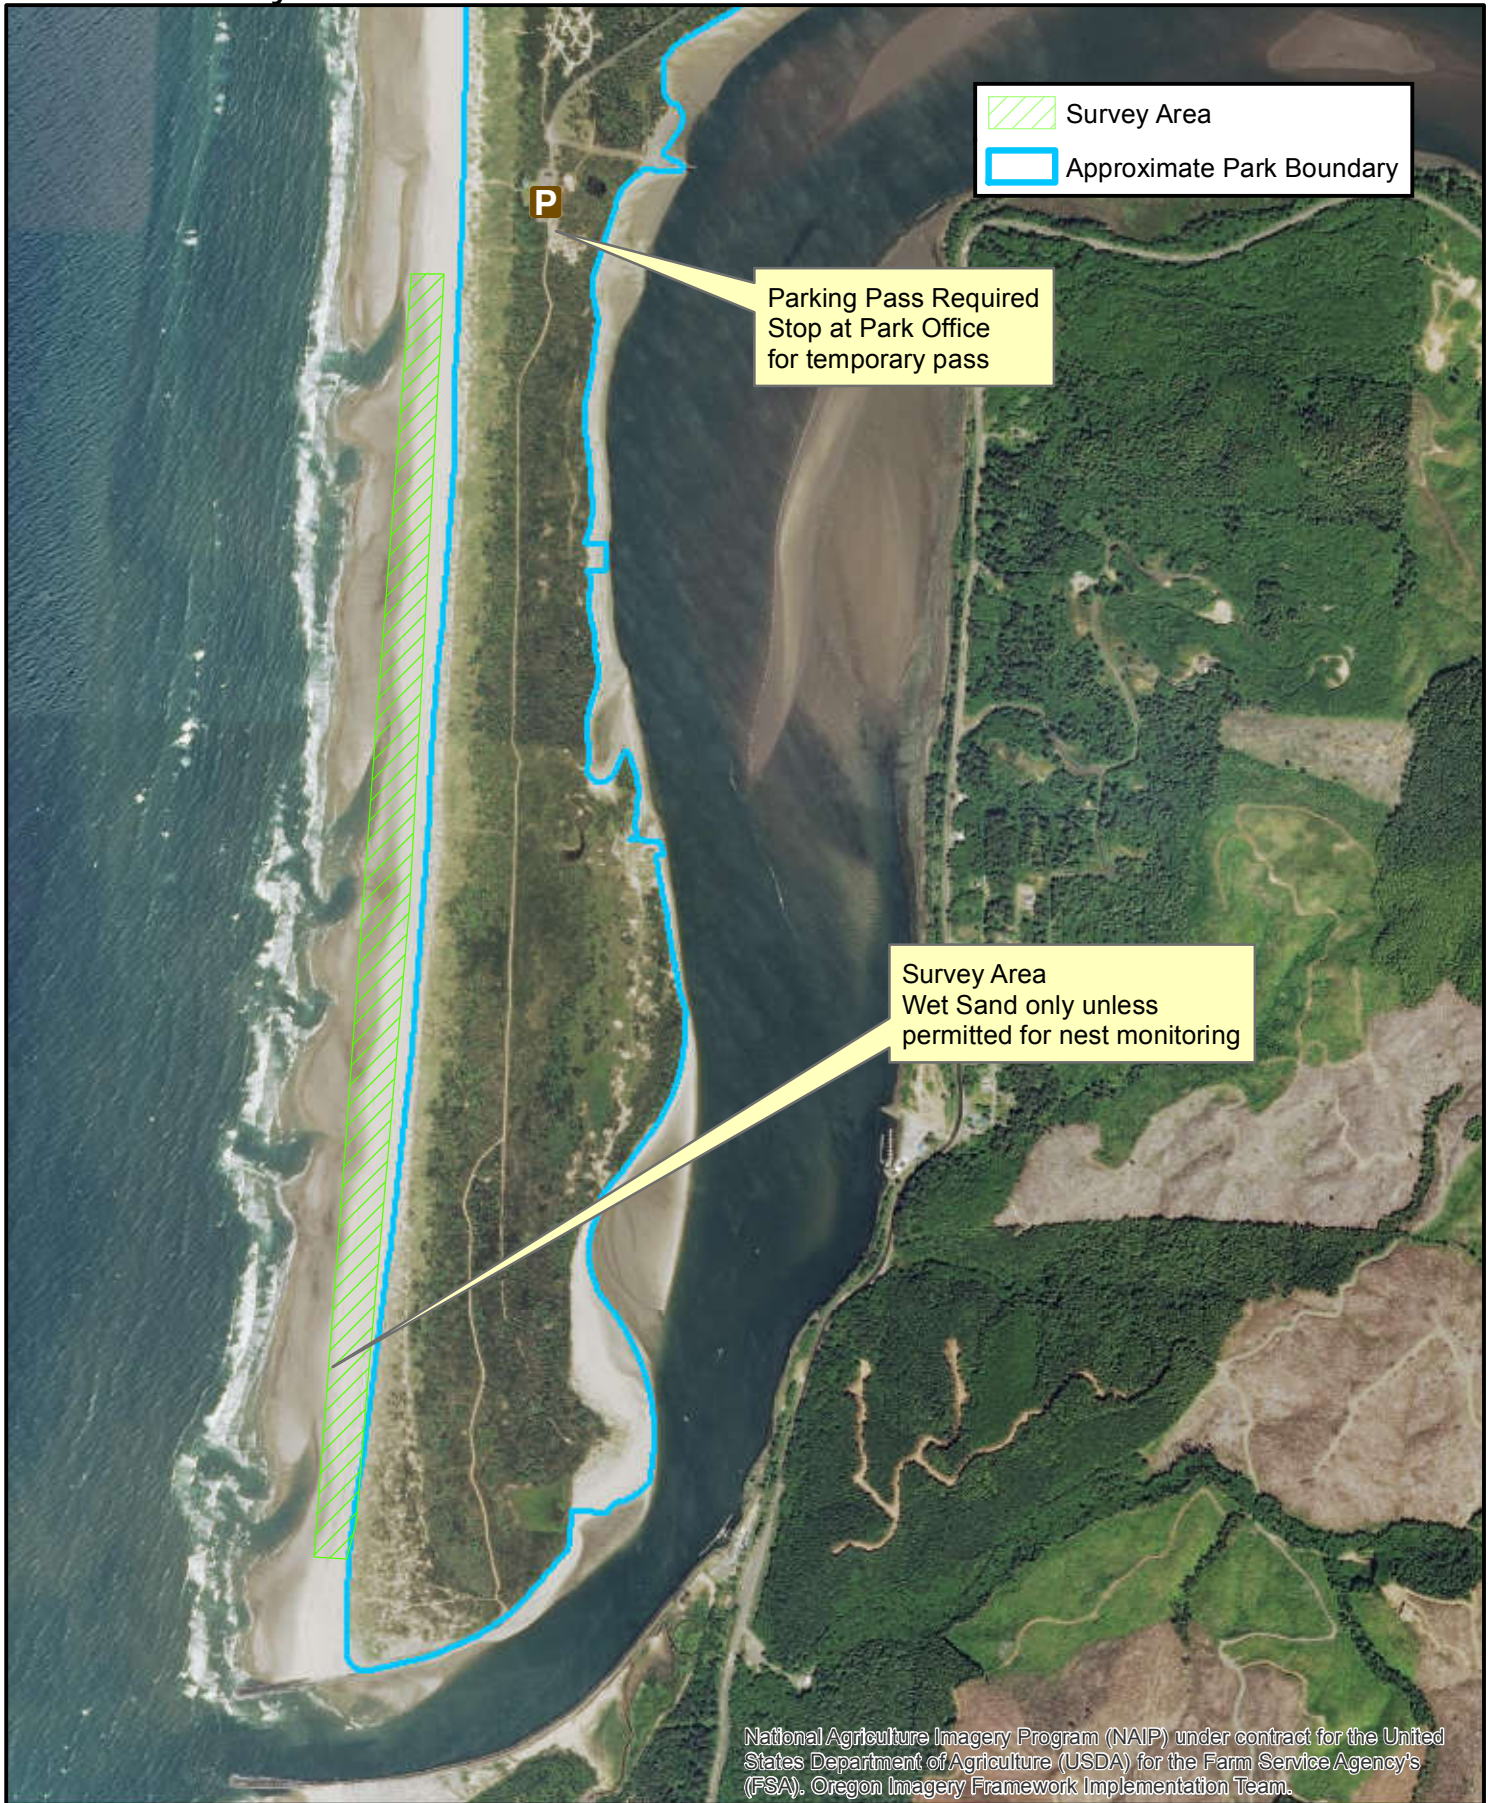

Nehalem Spit Nehalem Bay State Park

Oregon Parks & Recreation Dept.
725 Summer St. NE, Suite C
Salem OR, 97301

National Agriculture Imagery Program (NAIP) under contract for the United States Department of Agriculture (USDA) for the Farm Service Agency's (FSA). Oregon Imagery Framework Implementation Team.